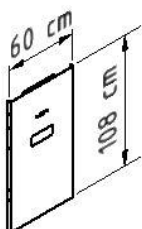

Backframe cover 2

Cover made of aluminum, front powder coated.
The cover has cut outs for connecting a screen or shelf.
An individual branding or color can be applied to the backframe cover.
W x H = 600 x 1,080 mm.
Color: White, RAL 9016
Color: Black, RAL 9005
Color: Custom according to RAL Classic
Color: imprinted digitally

Item no. xx-bfc2-wh	EUR/Unit	225.-
Item no. xx-bfc2-bk	EUR/Unit	225.-
Item no. xx-bfc2-sp	EUR/Unit	245.-
Item no. xx-bfc2-dg	EUR/Unit	305.-

Backframe side application

Vertical pole as an additional connection between the lower and the upper backframe.
H = 1,400 mm.
Color: White, RAL 9016
Color: Black, RAL 9005
Color: Custom according to RAL Classic

Item no. xx-bfsa-wh	EUR/Unit	75.-
Item no. xx-bfsa-bk	EUR/Unit	75.-
Item no. xx-bfsa-sp	EUR/Unit	85.-

Prices are given ex works excluding VAT