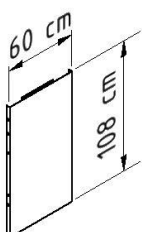

Backframe cover 1

Cover made of aluminum, front powder coated.
The cover is connected to the frame, covering the frame on the front and sides.
An individual branding or color can be applied to the backframe cover.
W x H = 600 x 1,080 mm.
Color: White, RAL 9016
Color: Black, RAL 9005
Color: Custom according to RAL Classic
Color: imprinted digitally

Item no. xx-bfc1-wh	EUR/Unit	185.-
Item no. xx-bfc1-bk	EUR/Unit	185.-
Item no. xx-bfc1-sp	EUR/Unit	205.-
Item no. xx-bfc1-dg	EUR/Unit	265.-