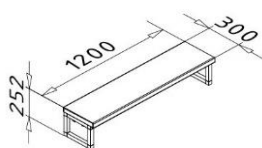

### Bottle shelf

Shelf made of Aluminum, powder coated, with upper board of transparent polycarbonate. Shelf is hooked into the backframe cover 2.

Integrated LED lamp, warmwhite, illumination goes up- and downward.

W x D x H = 596 x 80 x 140 mm

Color: White, RAL 9016

Color: Black, RAL 9005

Color: Custom according to RAL Classic

<b>Item no. xx-bs-wh</b>	<b>EUR/Unit</b>	<b>300.-</b>
<b>Item no. xx-bs-bk</b>	<b>EUR/Unit</b>	<b>300.-</b>
<b>Item no. xx-bs-sp</b>	<b>EUR/Unit</b>	<b>330.-</b>