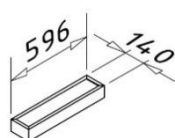

Bottle shelf

Shelf made of Aluminum, powder coated, with upper board of transparent polycarbonate. Shelf is hooked into the backframe cover 2.

Integrated LED lamp, warmwhite, illumination goes up- and downward.

W x D x H = 596 x 80 x 140 mm

Color: White, RAL 9016

Color: Black, RAL 9005

Color: Custom according to RAL Classic

Item no. xx-bs-wh	EUR/Unit	300.-
Item no. xx-bs-bk	EUR/Unit	300.-
Item no. xx-bs-sp	EUR/Unit	330.-