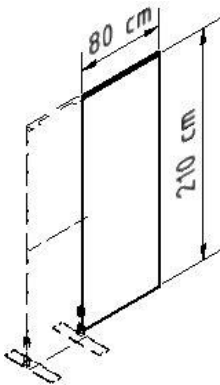

W x D x H = 596 x 80 x 140 mm

Color: White, RAL 9016

Color: Black, RAL 9005

Color: Custom according to RAL Classic

<b>Item no. xx-bs-wh</b>	<b>EUR/Unit</b>	<b>300.-</b>
<b>Item no. xx-bs-bk</b>	<b>EUR/Unit</b>	<b>300.-</b>
<b>Item no. xx-bs-sp</b>	<b>EUR/Unit</b>	<b>330.-</b>

W = 1200 mm, Color: White, RAL 9016

W = 600 mm, Color: Black, RAL 9005

W = 1200 mm, Color: Black, RAL 9005

W = 600 mm, Color: Custom according to RAL Classic

W = 1200 mm, Color: Custom according to RAL Classic

**Backframe side banner PVC**

The banner is connected to the banner holder.  
An additional weight is placed into the hemstitch at the lower end.  
An individual branding or color can be digital printed on the banner.  
W x H = 800 x 2100 mm; with felt bag.