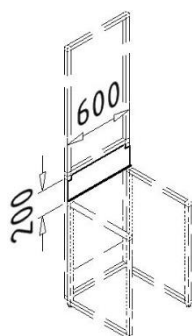

Frame cover

Cover plate made aluminum.

The plate fills the gap between the worktop and the back frame.

To attach above the worktop.

W x H = 600 x 200 mm.

Color: White, RAL 9016

Color: Black, RAL 9005

Color: Custom according to RAL Classic

Item no. xx-fc-wh	EUR/unit	65.-
Item no. xx-fc-bk	EUR/unit	65.-
Item no. xx-fc-sp	EUR/unit	72.50

Prices are given ex works excluding VAT