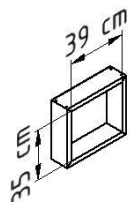

Backframe shelf 2

The bottle shelf display is connected to the backframe cover 2. Including LED Lighting, warm white, not dimmable.

W x H x T = 390 x 350 x 120 mm

Color: White, RAL 9016

Color: Black, RAL 9005

Color: Custom according to RAL Classic

Item no. xx-bfs2-wh	EUR/Unit	300.-
Item no. xx-bfs2-bk	EUR/Unit	300.-
Item no. xx-bfs2-sp	EUR/Unit	330.-