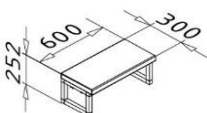

Frame cover

Cover plate made aluminum.

The plate fills the gap between the worktop and the back frame.

To attach above the worktop.

W x H = 600 x 200 mm.

Color: White, RAL 9016

Color: Black, RAL 9005

Color: Custom according to RAL Classic

Item no. xx-fc-wh	EUR/unit	65.-
Item no. xx-fc-bk	EUR/unit	65.-
Item no. xx-fc-sp	EUR/unit	72.50

Prices are given ex works excluding VAT