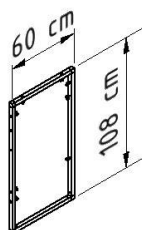

### Backframe

Frame, aluminum, powder coated. Frames can be connected vertical and horizontal to build a single standing back display or can be connected to the front frame of either G-Raxx or G-Flexx with front frame.  
W x H = 600 x 1,080 mm.  
Color: White, RAL 9016  
Color: Black, RAL 9005