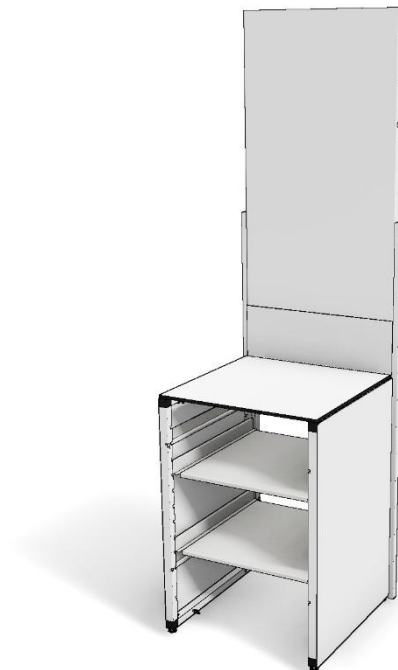

Price: EURO 1.715,00

Weight: 30,3 kg

Components:

1 pc.	G-Flexx Basic Element Mini (fx-bms-wh)	unit á 520,- €
1 pc.	Work Top 2-1 (xx-wt21-wh)	unit á 155,- €
2 pc.	Side Panels/Front Panels (xx-sc-wh)	unit á 150,- €
2 pc.	Shelves Set (xx-zb7.8)	unit á 75,- €
1 pc.	Backframe (xx-bf1-wh)	unit á 190,- €
1 pc.	Backframe cover 1 (xx-bfc1-wh)	unit á 185,- €
1 pc.	Frame cover (xx-fc-wh)	unit á 65,- €
2 pc.	Backframe side application (xx-bfsa-wh)	unit á 75,- €

G-Flexx Mini with backframes FXM-BF-1-120

Price: EURO 2.805,00

Weight: 53,1 kg

Components:

1 pc.	G-Flexx Basic Element Mini (fx-bms-wh)	unit á 520,- €
1 pc.	Work Top 2-1 (xx-wt21-wh)	unit á 155,- €
3 pc.	Side Panels/Front Panels (xx-sc-wh)	unit á 150,- €
2 pc.	Shelves Set (xx-zb7.8)	unit á 75,- €
1 pair	Backframe base (xx-bfb1-wh)	pair á 190,- €
3 pc.	Backframe (xx-bf1-wh)	unit á 190,- €
3 pc.	Backframe cover 1 (xx-bfc1-wh)	unit á 185,- €
1 pc.	Frame cover (xx-fc-wh)	unit á 65,- €
2 pc.	Backframe side application (xx-bfsa-wh)	unit á 75,- €