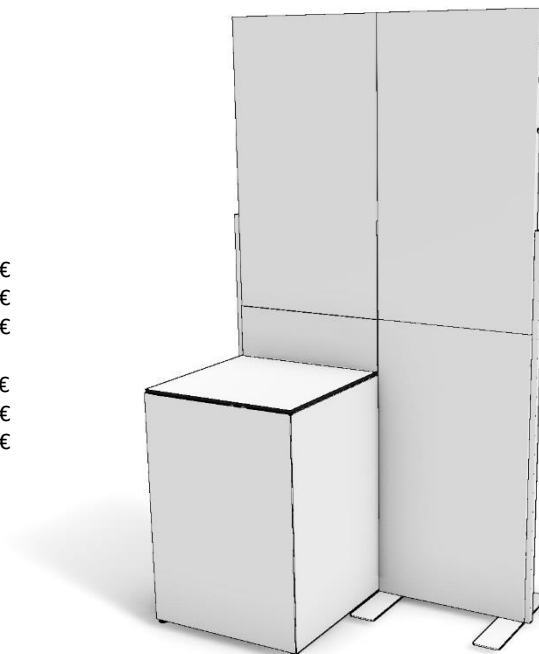

Price: EURO 1.715,00

Weight: 30,3 kg

Components:

1 pc.	G-Flexx Basic Element Mini (fx-bms-wh)	unit á 520,- €
1 pc.	Work Top 2-1 (xx-wt21-wh)	unit á 155,- €
2 pc.	Side Panels/Front Panels (xx-sc-wh)	unit á 150,- €
2 pc.	Shelves Set (xx-zb7.8)	unit á 75,- €
1 pc.	Backframe (xx-bf1-wh)	unit á 190,- €
1 pc.	Backframe cover 1 (xx-bfc1-wh)	unit á 185,- €
1 pc.	Frame cover (xx-fc-wh)	unit á 65,- €
2 pc.	Backframe side application (xx-bfsa-wh)	unit á 75,- €

G-Flexx Mini with backframes FXM-BF-1-120

Price: EURO 2.805,00

Weight: 53,1 kg

Components:

1 pc.	G-Flexx Basic Element Mini (fx-bms-wh)	unit á 520,- €
1 pc.	Work Top 2-1 (xx-wt21-wh)	unit á 155,- €
3 pc.	Side Panels/Front Panels (xx-sc-wh)	unit á 150,- €
2 pc.	Shelves Set (xx-zb7.8)	unit á 75,- €
1 pair	Backframe base (xx-bfb1-wh)	pair á 190,- €
3 pc.	Backframe (xx-bf1-wh)	unit á 190,- €
3 pc.	Backframe cover 1 (xx-bfc1-wh)	unit á 185,- €
1 pc.	Frame cover (xx-fc-wh)	unit á 65,- €
2 pc.	Backframe side application (xx-bfsa-wh)	unit á 75,- €