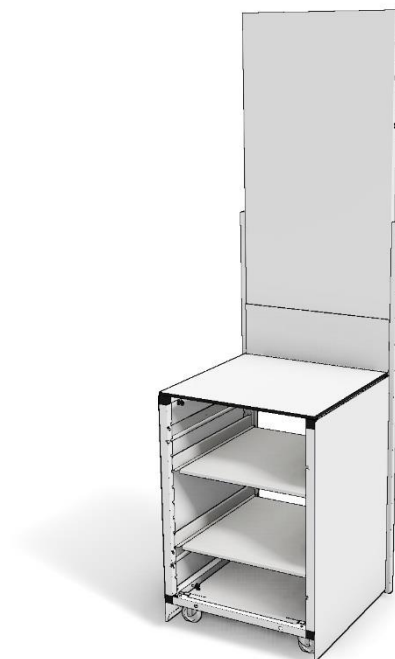

G-Flexx Mini with backframes FXM-BF-1-120

Price: EURO 2.805,00

Weight: 53,1 kg

Components:

1 pc.	G-Flexx Basic Element Mini (fx-bms-wh)	unit á 520,- €
1 pc.	Work Top 2-1 (xx-wt21-wh)	unit á 155,- €
3 pc.	Side Panels/Front Panels (xx-sc-wh)	unit á 150,- €
2 pc.	Shelves Set (xx-zb7.8)	unit á 75,- €
1 pair	Backframe base (xx-bfb1-wh)	pair á 190,- €
3 pc.	Backframe (xx-bf1-wh)	unit á 190,- €
3 pc.	Backframe cover 1 (xx-bfc1-wh)	unit á 185,- €
1 pc.	Frame cover (xx-fc-wh)	unit á 65,- €
2 pc.	Backframe side application (xx-bfsa-wh)	unit á 75,- €

Price: EURO 1.925,00

Weight: 40,3 kg

Components:

1 pc.	G-Raxx Basic Element (rx-bm-wh)	unit á 345,- €
1 pc.	G-Raxx Dolly Platform Base (rx-wb)	unit á 155,- €
1 pc.	G-Raxx Front Frame 1-1 (rx-ff11-wh)	unit á 230,- €
1 pc.	Work Top 2-1 (xx-wt21-wh)	unit á 155,- €
2 pc.	Side Panels/Front Panels (xx-sc-wh)	unit á 150,- €
2 pc.	Shelves Set (xx-zb7.8)	unit á 75,- €
1 pc.	Backframe (xx-bf1-wh)	unit á 190,- €
1 pc.	Backframe cover 1 (xx-bfc1-wh)	unit á 185,- €
1 pc.	Frame cover (xx-fc-wh)	unit á 65,- €
2 pc.	Backframe side application (xx-bfsa-wh)	unit á 75,- €

G-Raxx with backframes RX-BF-1-120

Price: EURO 3.015,00

Weight: 63,1 kg

Components:

1 pc.	G-Raxx Basic Element (rx-bm-wh)	unit á 345,- €
1 pc.	G-Raxx Dolly Platform Base (rx-wb)	unit á 155,- €
1 pc.	G-Raxx Front Frame 1-1 (rx-ff11-wh)	unit á 230,- €
1 pc.	Work Top 2-1 (xx-wt21-wh)	unit á 155,- €
3 pc.	Side Panels/Front Panels (xx-sc-wh)	unit á 150,- €
2 pc.	Shelves Set (xx-zb7.8)	unit á 75,- €
1 pair	Backframe base (xx-bfb1-wh)	pair á 190,- €
3 pc.	Backframe (xx-bf1-wh)	unit á 190,- €
3 pc.	Backframe cover 1 (xx-bfc1-wh)	unit á 185,- €
1 pc.	Frame cover (xx-fc-wh)	unit á 65,- €
2 pc.	Backframe side application (xx-bfsa-wh)	unit á 75,- €