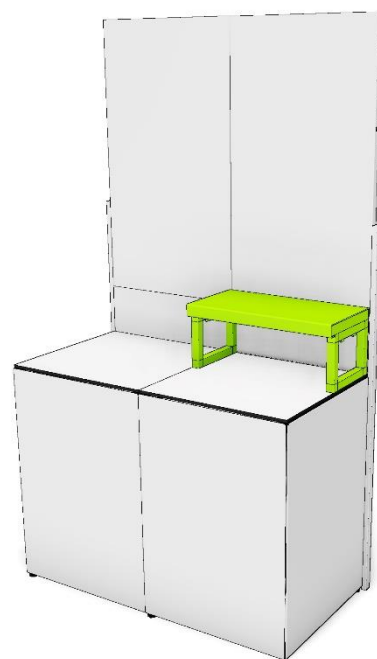

Hook in tray, with bar mats

1 pc.	Hook in tray, with bar mats (Art.-Nr. xx-zb25)	unit á 65,- €
-------	--	---------------

Can only be used at the front frame of a G-Flexx Basic Element or at the front frame for G-Raxx.

Prices refer to unpackaged goods, standard color white or black, excluding works and VAT.

Additional components

Elevated Bottleshelf, width 600 mm

- | | | |
|-------|---|--|
| 1 pc. | Bottleshelf, shelf Makrolon, illuminated LED-RGB
powder coated, white (xx-eps-600-wh)
powder coated, black (xx-eps-600-bk)
powder coated, special RAL color (xx-eps-600-sp) | unit á 495,- €
unit á 495,- €
unit á 525,- € |
|-------|---|--|