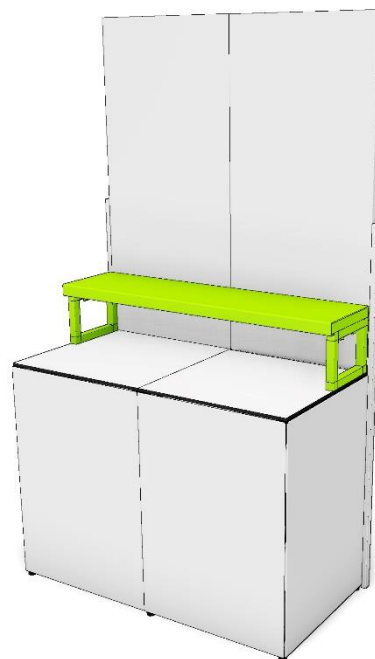

Hook in tray, with bar mats

1 pc.	Hook in tray, with bar mats (Art.-Nr. xx-zb25)	unit á 65,- €
-------	--	---------------

Can only be used at the front frame of a G-Flexx Basic Element or at the front frame for G-Raxx.

Prices refer to unpackaged goods, standard color white or black, excluding works and VAT.

Additional components

Elevated Bottleshelf, width 600 mm

- | | | |
|-------|---|--|
| 1 pc. | Bottleshelf, shelf Makrolon, illuminated LED-RGB
powder coated, white (xx-eps-600-wh)
powder coated, black (xx-eps-600-bk)
powder coated, special RAL color (xx-eps-600-sp) | unit á 495,- €
unit á 495,- €
unit á 525,- € |
|-------|---|--|

Elevated Bottleshelf, width 1200 mm

- | | | |
|-------|---|--|
| 1 pc. | Bottleshelf, shelf Makrolon, illuminated LED-RGB
powder coated, white (xx-eps-600-wh)
powder coated, black (xx-eps-600-bk)
powder coated, special RAL color (xx-eps-600-sp) | unit á 570,- €
unit á 570,- €
unit á 600,- € |
|-------|---|--|