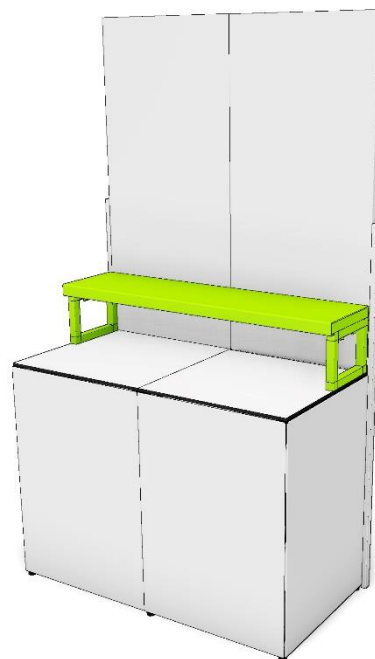

Hook in tray, with bar mats

1 pc.	Hook in tray, with bar mats (Art.-Nr. xx-zb25)	unit á 55,- €
-------	--	---------------

Can only be used at the front frame of a G-Flexx Basic Element or at the front frame for G-Raxx.

Prices refer to unpackaged goods, standard color white or black, excluding works and VAT.

Additional components

Elevated Bottleshelf, width 600 mm

- | | | |
|-------|---|--|
| 1 pc. | Bottleshelf, shelf Makrolon, illuminated LED-RGB
powder coated, white (xx-eps-600-wh)
powder coated, black (xx-eps-600-bk)
powder coated, special RAL color (xx-eps-600-sp) | unit á 490,- €
unit á 490,- €
unit á 520,- € |
|-------|---|--|

Elevated Bottleshelf, width 1200 mm

- | | | |
|-------|---|--|
| 1 pc. | Bottleshelf, shelf Makrolon, illuminated LED-RGB
powder coated, white (xx-eps-600-wh)
powder coated, black (xx-eps-600-bk)
powder coated, special RAL color (xx-eps-600-sp) | unit á 560,- €
unit á 560,- €
unit á 590,- € |
|-------|---|--|