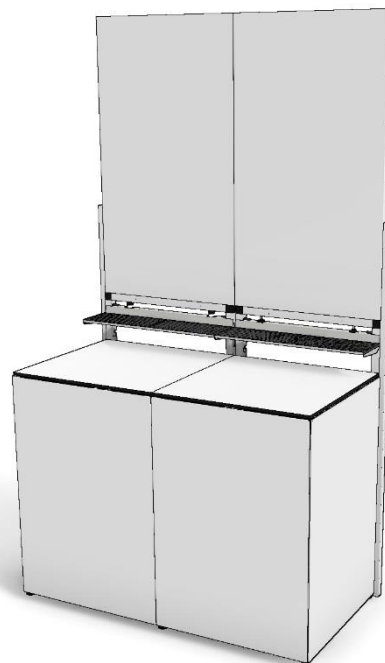

Price: EURO 2.645,00

Weight: 60 kg

Components:

1 pc.	G-Flexx Basic Element (fx-bm-wh)	unit á 955,- €
2 pc.	Work Top 2-1 (xx-wt21-wh)	unit á 140,- €
2 pc.	Side Panels/Front Panels (xx-sc-wh)	unit á 110,- €
4 pc.	Shelves Set (xx-zb7.8)	unit á 50,- €
2 pc.	Backframe (xx-bf1-wh)	unit á 185,- €
2 pc.	Backframe cover 1 (xx-bfc1-wh)	unit á 180,- €
2 pc.	Frame cover (xx-fc-wh)	unit á 65,- €
2 pc.	Backframe side application (xx-bfsa-wh)	unit á 65,- €

G-Flexx with backframes and hook in tray FX-BF-1-TA-120

Price: EURO 2.845,00

Weight: 66,6 kg

Components:

1 pc.	G-Flexx Basic Element (fx-bm-wh)	unit á 955,- €
2 pc.	Work Top 2-1 (xx-wt21-wh)	unit á 140,- €
4 pc.	Side Panels/Front Panels (xx-sc-wh)	unit á 110,- €
4 pc.	Shelves Set (xx-zb7.8)	unit á 50,- €
2 pc.	Backframe (xx-bf1-wh)	unit á 185,- €
2 pc.	Backframe cover 1 (xx-bfc1-wh)	unit á 180,- €
2 pc.	Hook in tray, with bar mats (xx-bfs2-wh)	unit á 55,- €
2 pc.	Backframe side application (xx-bfsa-wh)	unit á 65,- €