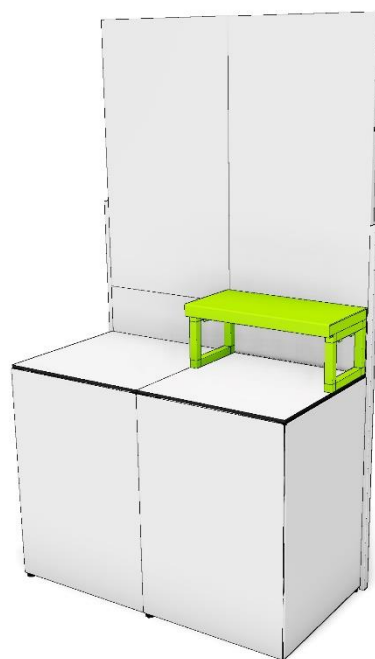

Hook in tray, with bar mats

1 pc.	Hook in tray, with bar mats (Art.-Nr. xx-zb25)	unit á 55,- €
-------	--	---------------

Can only be used at the front frame of a G-Flexx Basic Element or at the front frame for G-Raxx.

Prices refer to unpackaged goods, standard color white or black, excluding works and VAT.

Additional components

Elevated Bottleshelf, width 600 mm

- | | | |
|-------|---|--|
| 1 pc. | Bottleshelf, shelf Makrolon, illuminated LED-RGB
powder coated, white (xx-eps-600-wh)
powder coated, black (xx-eps-600-bk)
powder coated, special RAL color (xx-eps-600-sp) | unit á 490,- €
unit á 490,- €
unit á 520,- € |
|-------|---|--|