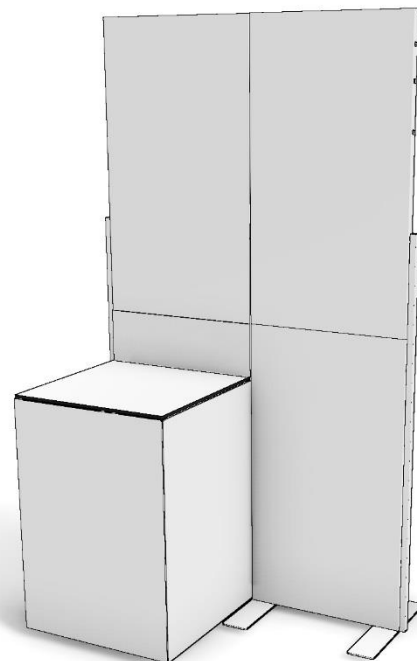

Price: EURO 1.700,00

Weight: 40,3 kg

Components:

1 pc.	G-Raxx Basic Element (rx-bm-wh)	unit á 330,- €
1 pc.	G-Raxx Dolly Platform Base (rx-wb)	unit á 135,- €
1 pc.	G-Raxx Front Frame 1-1 (rx-ff11-wh)	unit á 215,- €
1 pc.	Work Top 2-1 (xx-wt21-wh)	unit á 140,- €
2 pc.	Side Panels/Front Panels (xx-sc-wh)	unit á 110,- €
2 pc.	Shelves Set (xx-zb7.8)	unit á 50,- €
1 pc.	Backframe (xx-bf1-wh)	unit á 185,- €
1 pc.	Backframe cover 1 (xx-bfc1-wh)	unit á 180,- €
1 pc.	Frame cover (xx-fc-wh)	unit á 65,- €
2 pc.	Backframe side application (xx-bfsa-wh)	unit á 65,- €

G-Raxx with backframes RX-BF-1-120

Price: EURO 2.720,00

Weight: 63,1 kg

Components:

1 pc.	G-Raxx Basic Element (rx-bm-wh)	unit á 330,- €
1 pc.	G-Raxx Dolly Platform Base (rx-wb)	unit á 135,- €
1 pc.	G-Raxx Front Frame 1-1 (rx-ff11-wh)	unit á 215,- €
1 pc.	Work Top 2-1 (xx-wt21-wh)	unit á 140,- €
3 pc.	Side Panels/Front Panels (xx-sc-wh)	unit á 110,- €
2 pc.	Shelves Set (xx-zb7.8)	unit á 50,- €
1 pair	Backframe base (xx-bfb1-wh)	pair á 180,- €
3 pc.	Backframe (xx-bf1-wh)	unit á 185,- €
3 pc.	Backframe cover 1 (xx-bfc1-wh)	unit á 180,- €
1 pc.	Frame cover (xx-fc-wh)	unit á 65,- €
2 pc.	Backframe side application (xx-bfsa-wh)	unit á 65,- €