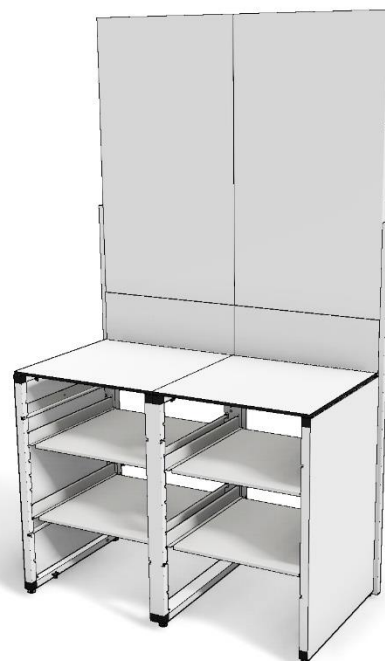

G-Raxx with backframes RX-BF-1-120

Price: EURO 2.720,00

Weight: 63,1 kg

Components:

1 pc.	G-Raxx Basic Element (rx-bm-wh)	unit á 330,- €
1 pc.	G-Raxx Dolly Platform Base (rx-wb)	unit á 135,- €
1 pc.	G-Raxx Front Frame 1-1 (rx-ff11-wh)	unit á 215,- €
1 pc.	Work Top 2-1 (xx-wt21-wh)	unit á 140,- €
3 pc.	Side Panels/Front Panels (xx-sc-wh)	unit á 110,- €
2 pc.	Shelves Set (xx-zb7.8)	unit á 50,- €
1 pair	Backframe base (xx-bfb1-wh)	pair á 180,- €
3 pc.	Backframe (xx-bf1-wh)	unit á 185,- €
3 pc.	Backframe cover 1 (xx-bfc1-wh)	unit á 180,- €
1 pc.	Frame cover (xx-fc-wh)	unit á 65,- €
2 pc.	Backframe side application (xx-bfsa-wh)	unit á 65,- €

For these modules an extensive range of work tops and accessories is available.

Prices refer to unpackaged goods, standard color white or black, excluding works and VAT.

Backframes & combinations

G-Flexx with backframes FX-BF-1-120

Price: EURO 2.645,00

Weight: 60 kg

Components:

1 pc.	G-Flexx Basic Element (fx-bm-wh)	unit á 955,- €
2 pc.	Work Top 2-1 (xx-wt21-wh)	unit á 140,- €
2 pc.	Side Panels/Front Panels (xx-sc-wh)	unit á 110,- €
4 pc.	Shelves Set (xx-zb7.8)	unit á 50,- €
2 pc.	Backframe (xx-bf1-wh)	unit á 185,- €
2 pc.	Backframe cover 1 (xx-bfc1-wh)	unit á 180,- €
2 pc.	Frame cover (xx-fc-wh)	unit á 65,- €
2 pc.	Backframe side application (xx-bfsa-wh)	unit á 65,- €

G-Flexx with backframes and hook in tray FX-BF-1-TA-120

Price: EURO 2.845,00

Weight: 66,6 kg

Components:

1 pc.	G-Flexx Basic Element (fx-bm-wh)	unit á 955,- €
2 pc.	Work Top 2-1 (xx-wt21-wh)	unit á 140,- €
4 pc.	Side Panels/Front Panels (xx-sc-wh)	unit á 110,- €
4 pc.	Shelves Set (xx-zb7.8)	unit á 50,- €
2 pc.	Backframe (xx-bf1-wh)	unit á 185,- €
2 pc.	Backframe cover 1 (xx-bfc1-wh)	unit á 180,- €
2 pc.	Hook in tray, with bar mats (xx-bfs2-wh)	unit á 55,- €
2 pc.	Backframe side application (xx-bfsa-wh)	unit á 65,- €