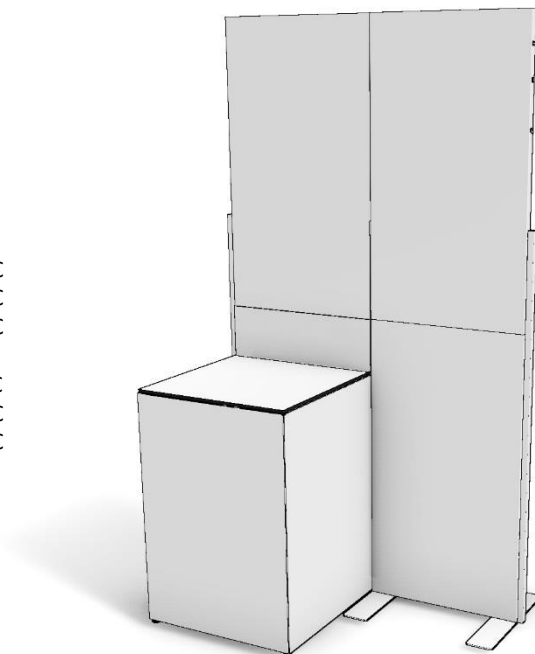

Price: EURO 1.510,00

Weight: 30,3 kg

Components:

1 pc.	G-Flexx Basic Element Mini (fx-bms-wh)	unit á 490,- €
1 pc.	Work Top 2-1 (xx-wt21-wh)	unit á 140,- €
2 pc.	Side Panels/Front Panels (xx-sc-wh)	unit á 110,- €
2 pc.	Shelves Set (xx-zb7.8)	unit á 50,- €
1 pc.	Backframe (xx-bf1-wh)	unit á 185,- €
1 pc.	Backframe cover 1 (xx-bfc1-wh)	unit á 180,- €
1 pc.	Frame cover (xx-fc-wh)	unit á 65,- €
2 pc.	Backframe side application (xx-bfsa-wh)	unit á 65,- €

G-Flexx Mini with backframes FXM-BF-1-120

Price: EURO 2.530,00

Weight: 53,1 kg

Components:

1 pc.	G-Flexx Basic Element Mini (fx-bms-wh)	unit á 490,- €
1 pc.	Work Top 2-1 (xx-wt21-wh)	unit á 140,- €
3 pc.	Side Panels/Front Panels (xx-sc-wh)	unit á 110,- €
2 pc.	Shelves Set (xx-zb7.8)	unit á 50,- €
1 pair	Backframe base (xx-bfb1-wh)	pair á 180,- €
3 pc.	Backframe (xx-bf1-wh)	unit á 185,- €
3 pc.	Backframe cover 1 (xx-bfc1-wh)	unit á 180,- €
1 pc.	Frame cover (xx-fc-wh)	unit á 65,- €
2 pc.	Backframe side application (xx-bfsa-wh)	unit á 65,- €