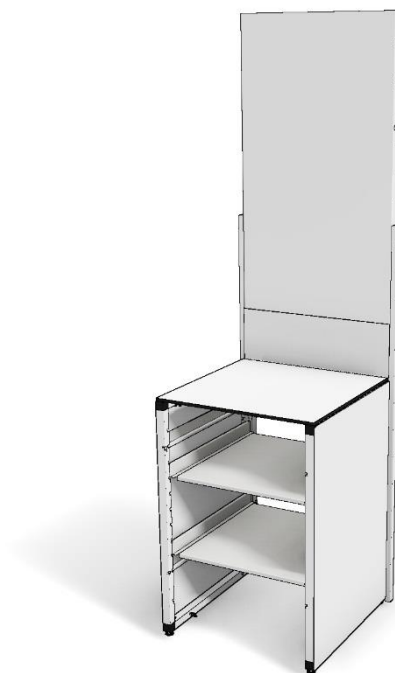

Price: EURO 1.510,00

Weight: 30,3 kg

Components:

1 pc.	G-Flexx Basic Element Mini (fx-bms-wh)	unit á 490,- €
1 pc.	Work Top 2-1 (xx-wt21-wh)	unit á 140,- €
2 pc.	Side Panels/Front Panels (xx-sc-wh)	unit á 110,- €
2 pc.	Shelves Set (xx-zb7.8)	unit á 50,- €
1 pc.	Backframe (xx-bf1-wh)	unit á 185,- €
1 pc.	Backframe cover 1 (xx-bfc1-wh)	unit á 180,- €
1 pc.	Frame cover (xx-fc-wh)	unit á 65,- €
2 pc.	Backframe side application (xx-bfsa-wh)	unit á 65,- €

G-Flexx Mini with backframes FXM-BF-1-120

Price: EURO 2.530,00

Weight: 53,1 kg

Components:

1 pc.	G-Flexx Basic Element Mini (fx-bms-wh)	unit á 490,- €
1 pc.	Work Top 2-1 (xx-wt21-wh)	unit á 140,- €
3 pc.	Side Panels/Front Panels (xx-sc-wh)	unit á 110,- €
2 pc.	Shelves Set (xx-zb7.8)	unit á 50,- €
1 pair	Backframe base (xx-bfb1-wh)	pair á 180,- €
3 pc.	Backframe (xx-bf1-wh)	unit á 185,- €
3 pc.	Backframe cover 1 (xx-bfc1-wh)	unit á 180,- €
1 pc.	Frame cover (xx-fc-wh)	unit á 65,- €
2 pc.	Backframe side application (xx-bfsa-wh)	unit á 65,- €