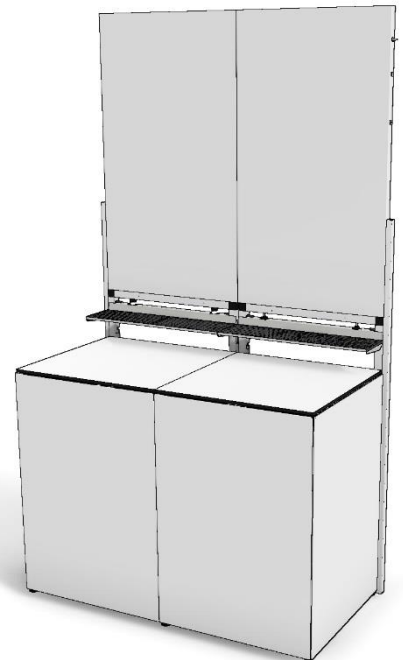

G-Raxx with backframes RX-BF-1-120

Price: EURO 3.015,00

Weight: 63,1 kg

Components:

1 pc.	G-Raxx Basic Element (rx-bm-wh)	unit á 345,- €
1 pc.	G-Raxx Dolly Platform Base (rx-wb)	unit á 155,- €
1 pc.	G-Raxx Front Frame 1-1 (rx-ff11-wh)	unit á 230,- €
1 pc.	Work Top 2-1 (xx-wt21-wh)	unit á 155,- €
3 pc.	Side Panels/Front Panels (xx-sc-wh)	unit á 150,- €
2 pc.	Shelves Set (xx-zb7.8)	unit á 75,- €
1 pair	Backframe base (xx-bfb1-wh)	pair á 190,- €
3 pc.	Backframe (xx-bf1-wh)	unit á 190,- €
3 pc.	Backframe cover 1 (xx-bfc1-wh)	unit á 185,- €
1 pc.	Frame cover (xx-fc-wh)	unit á 65,- €
2 pc.	Backframe side application (xx-bfsa-wh)	unit á 75,- €

Price: EURO 2.975,00

Weight: 60 kg

Components:

1 pc.	G-Flexx Basic Element (fx-bm-wh)	unit á 1035,- €
2 pc.	Work Top 2-1 (xx-wt21-wh)	unit á 155,- €
2 pc.	Side Panels/Front Panels (xx-sc-wh)	unit á 150,- €
4 pc.	Shelves Set (xx-zb7.8)	unit á 75,- €
2 pc.	Backframe (xx-bf1-wh)	unit á 190,- €
2 pc.	Backframe cover 1 (xx-bfc1-wh)	unit á 185,- €
2 pc.	Frame cover (xx-fc-wh)	unit á 65,- €
2 pc.	Backframe side application (xx-bfsa-wh)	unit á 75,- €

G-Flexx with backframes and hook in tray FX-BF-1-TA-120

Price: EURO 3.275,00

Weight: 66,6 kg

Components:

1 pc.	G-Flexx Basic Element (fx-bm-wh)	unit á 1035,- €
2 pc.	Work Top 2-1 (xx-wt21-wh)	unit á 155,- €
4 pc.	Side Panels/Front Panels (xx-sc-wh)	unit á 150,- €
4 pc.	Shelves Set (xx-zb7.8)	unit á 75,- €
2 pc.	Backframe (xx-bf1-wh)	unit á 190,- €
2 pc.	Backframe cover 1 (xx-bfc1-wh)	unit á 185,- €
2 pc.	Hook in tray, with bar mats (xx-bfs2-wh)	unit á 65,- €
2 pc.	Backframe side application (xx-bfsa-wh)	unit á 75,- €