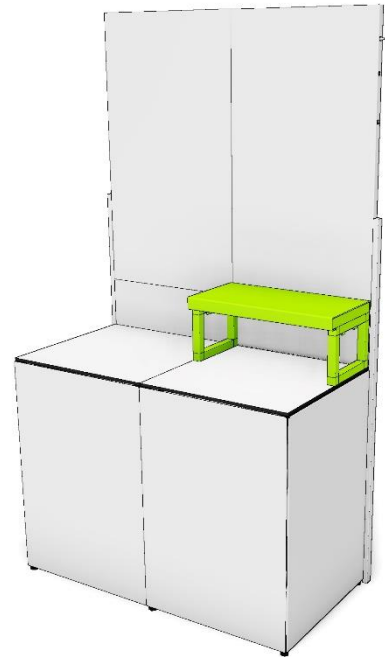

Hook in tray, with bar mats

1 pc.	Hook in tray, with bar mats (Art.-Nr. xx-zb25)	unit á 65,- €
-------	--	---------------

Can only be used at the front frame of a G-Flexx Basic Element or at the front frame for G-Raxx.

Prices refer to unpackaged goods, standard color white or black, excluding works and VAT.

Additional components

Elevated Bottleshelf, width 600 mm

- | | | |
|-------|---|--|
| 1 pc. | Bottleshelf, shelf Makrolon, illuminated LED-RGB
powder coated, white (xx-eps-600-wh)
powder coated, black (xx-eps-600-bk)
powder coated, special RAL color (xx-eps-600-sp) | unit á 495,- €
unit á 495,- €
unit á 520,- € |
|-------|---|--|