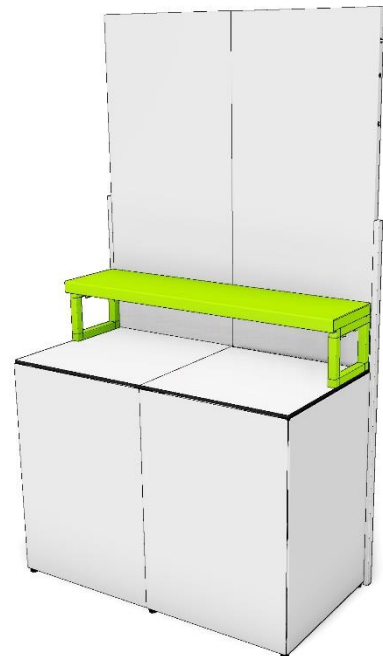

Hook in tray, with bar mats

1 pc.	Hook in tray, with bar mats (Art.-Nr. xx-zb25)	unit á 65,- €
-------	--	---------------

Can only be used at the front frame of a G-Flexx Basic Element or at the front frame for G-Raxx.

Prices refer to unpackaged goods, standard color white or black, excluding works and VAT.

Additional components

Elevated Bottleshelf, width 600 mm

- | | | |
|-------|---|--|
| 1 pc. | Bottleshelf, shelf Makrolon, illuminated LED-RGB
powder coated, white (xx-eps-600-wh)
powder coated, black (xx-eps-600-bk)
powder coated, special RAL color (xx-eps-600-sp) | unit á 495,- €
unit á 495,- €
unit á 520,- € |
|-------|---|--|

Elevated Bottleshelf, width 1200 mm

- | | | |
|-------|---|--|
| 1 pc. | Bottleshelf, shelf Makrolon, illuminated LED-RGB
powder coated, white (xx-eps-600-wh)
powder coated, black (xx-eps-600-bk)
powder coated, special RAL color (xx-eps-600-sp) | unit á 570,- €
unit á 570,- €
unit á 590,- € |
|-------|---|--|