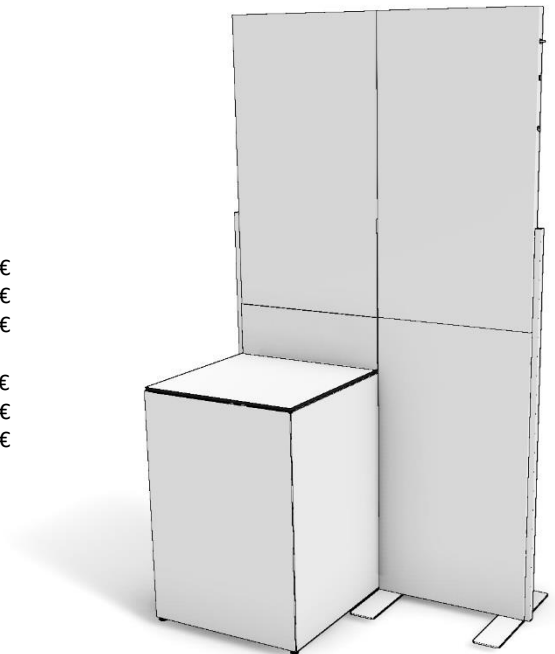

Price: EURO 1.715,00

Weight: 30,3 kg

Components:

1 pc.	G-Flexx Basic Element Mini (fx-bms-wh)	unit á 520,- €
1 pc.	Work Top 2-1 (xx-wt21-wh)	unit á 155,- €
2 pc.	Side Panels/Front Panels (xx-sc-wh)	unit á 150,- €
2 pc.	Shelves Set (xx-zb7.8)	unit á 75,- €
1 pc.	Backframe (xx-bf1-wh)	unit á 190,- €
1 pc.	Backframe cover 1 (xx-bfc1-wh)	unit á 185,- €
1 pc.	Frame cover (xx-fc-wh)	unit á 65,- €
2 pc.	Backframe side application (xx-bfsa-wh)	unit á 75,- €

G-Flexx Mini with backframes FXM-BF-1-120

Price: EURO 2.805,00

Weight: 53,1 kg

Components:

1 pc.	G-Flexx Basic Element Mini (fx-bms-wh)	unit á 520,- €
1 pc.	Work Top 2-1 (xx-wt21-wh)	unit á 155,- €
3 pc.	Side Panels/Front Panels (xx-sc-wh)	unit á 150,- €
2 pc.	Shelves Set (xx-zb7.8)	unit á 75,- €
1 pair	Backframe base (xx-bfb1-wh)	pair á 190,- €
3 pc.	Backframe (xx-bf1-wh)	unit á 190,- €
3 pc.	Backframe cover 1 (xx-bfc1-wh)	unit á 185,- €
1 pc.	Frame cover (xx-fc-wh)	unit á 65,- €
2 pc.	Backframe side application (xx-bfsa-wh)	unit á 75,- €