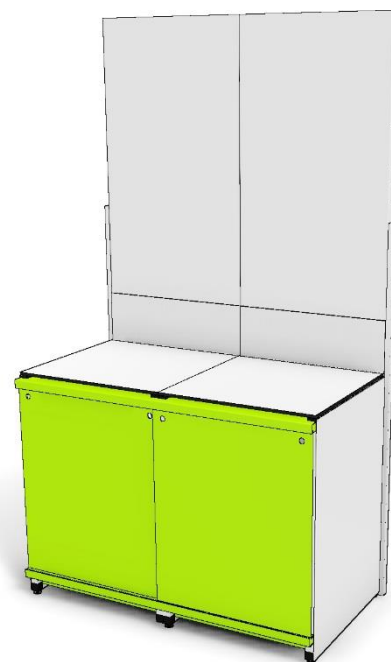

Additional components

Sliding door set, width 1200 mm

1 Set	Sliding door set for G-Flexx Basic Element powder coated, white (fx-sd-wh) powder coated, black (fx-sd-bk) powder coated, special RAL color (fx-sd-sp)	unit á 510,- € unit á 510,- € unit á 550,- €
1 Set	Sliding door set for 2 G-Raxx Basic Elements powder coated, white (rx-sd-wh) powder coated, black (rx-sd-bk) powder coated, special RAL color (rx-sd-sp)	unit á 495,- € unit á 495,- € unit á 540,- €
1 pc.	Lock for Sliding door set	unit á 45,- €