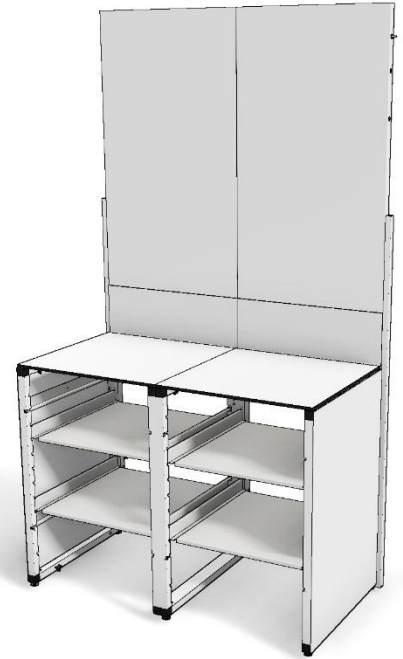

G-Raxx with backframes RX-BF-1-120

Price: EURO 3.015,00

Weight: 63,1 kg

Components:

1 pc.	G-Raxx Basic Element (rx-bm-wh)	unit á 345,- €
1 pc.	G-Raxx Dolly Platform Base (rx-wb)	unit á 155,- €
1 pc.	G-Raxx Front Frame 1-1 (rx-ff11-wh)	unit á 230,- €
1 pc.	Work Top 2-1 (xx-wt21-wh)	unit á 155,- €
3 pc.	Side Panels/Front Panels (xx-sc-wh)	unit á 150,- €
2 pc.	Shelves Set (xx-zb7.8)	unit á 75,- €
1 pair	Backframe base (xx-bfb1-wh)	pair á 190,- €
3 pc.	Backframe (xx-bf1-wh)	unit á 190,- €
3 pc.	Backframe cover 1 (xx-bfc1-wh)	unit á 185,- €
1 pc.	Frame cover (xx-fc-wh)	unit á 65,- €
2 pc.	Backframe side application (xx-bfsa-wh)	unit á 75,- €

For these modules an extensive range of work tops and accessories is available.

Prices refer to unpackaged goods, standard color white or black, excluding works and VAT.

Backframes & combinations

G-Flexx with backframes FX-BF-1-120

Price: EURO 2.975,00

Weight: 60 kg

Components:

1 pc.	G-Flexx Basic Element (fx-bm-wh)	unit á 1035,- €
2 pc.	Work Top 2-1 (xx-wt21-wh)	unit á 155,- €
2 pc.	Side Panels/Front Panels (xx-sc-wh)	unit á 150,- €
4 pc.	Shelves Set (xx-zb7.8)	unit á 75,- €
2 pc.	Backframe (xx-bf1-wh)	unit á 190,- €
2 pc.	Backframe cover 1 (xx-bfc1-wh)	unit á 185,- €
2 pc.	Frame cover (xx-fc-wh)	unit á 65,- €
2 pc.	Backframe side application (xx-bfsa-wh)	unit á 75,- €

G-Flexx with backframes and hook in tray FX-BF-1-TA-120

Price: EURO 3.275,00

Weight: 66,6 kg

Components:

1 pc.	G-Flexx Basic Element (fx-bm-wh)	unit á 1035,- €
2 pc.	Work Top 2-1 (xx-wt21-wh)	unit á 155,- €
4 pc.	Side Panels/Front Panels (xx-sc-wh)	unit á 150,- €
4 pc.	Shelves Set (xx-zb7.8)	unit á 75,- €
2 pc.	Backframe (xx-bf1-wh)	unit á 190,- €
2 pc.	Backframe cover 1 (xx-bfc1-wh)	unit á 185,- €
2 pc.	Hook in tray, with bar mats (xx-bfs2-wh)	unit á 65,- €
2 pc.	Backframe side application (xx-bfsa-wh)	unit á 75,- €